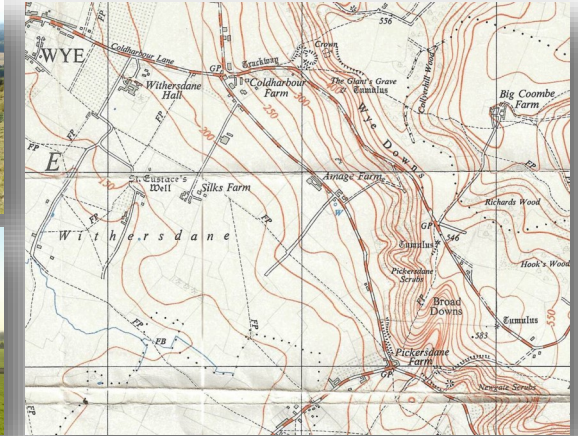

MICHAEL NIGHTINGALE MEMORIAL SEVENTH ANNUAL LECTURE

Agricultural Museum Brook : Centre for Kent History & Heritage

Tuesday 25th September 2018 at 7pm

Wine reception from 6.30pm

All welcome and entry is free (voluntary retiring collection)

Old Sessions House

Canterbury Christ Church University, Longport CT1 1PL

The map as biography: maps, memory and the Kent landscape

Professor Peter Vujakovic

Professor of Geography, Canterbury Christ Church University

J. B. Harley wrote his essay 'The Map as Biography' three decades ago. While one of his lesser known works, it remains a fresh and inspiring piece of writing. This lecture takes Harley's essay as its starting point, to explore the speaker's own engagement, as a teacher, researcher and resident, with the rich history of cartography and changing landscapes of East Kent, with a focus on Wye and its surroundings.

Professor Peter Vujakovic is co-editor of the *Routledge Handbook of Mapping and Cartography* and an expert contributor to *The Times Comprehensive Atlas of the World*.